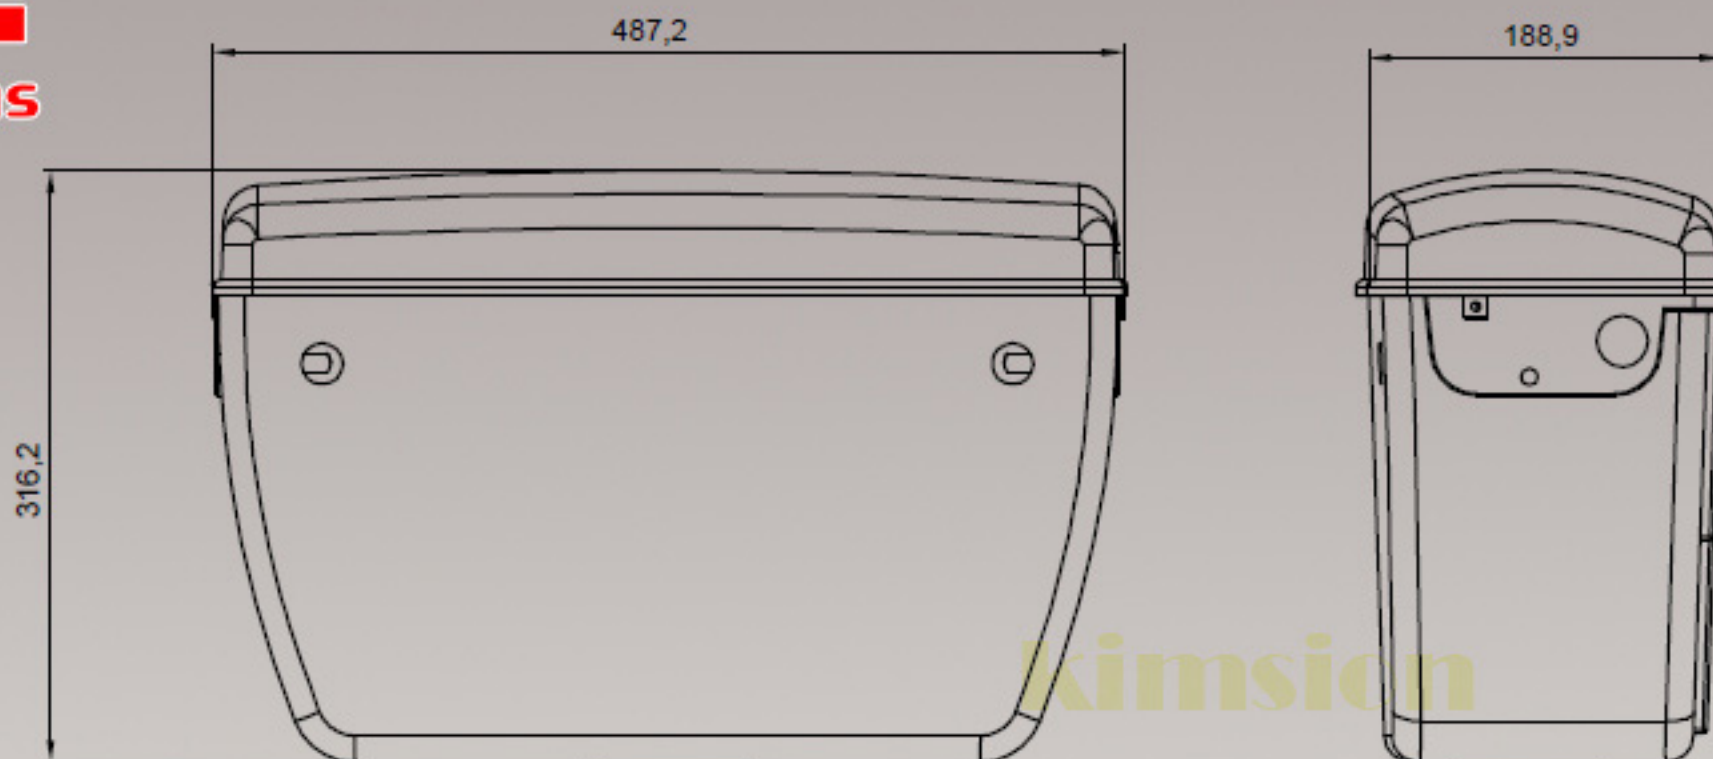

kimsion

C-828AL

Specification 產品資料

- >> Model No: C-828AL
- >> Type: Low Level Plastic Cistern
- >> Description: Side Inlet Float Valve, 2 Part Syphon
- >> Color/顏色: ○
90
- >> Packing/包裝: 每箱1件/1 Pcs.

C-828AL